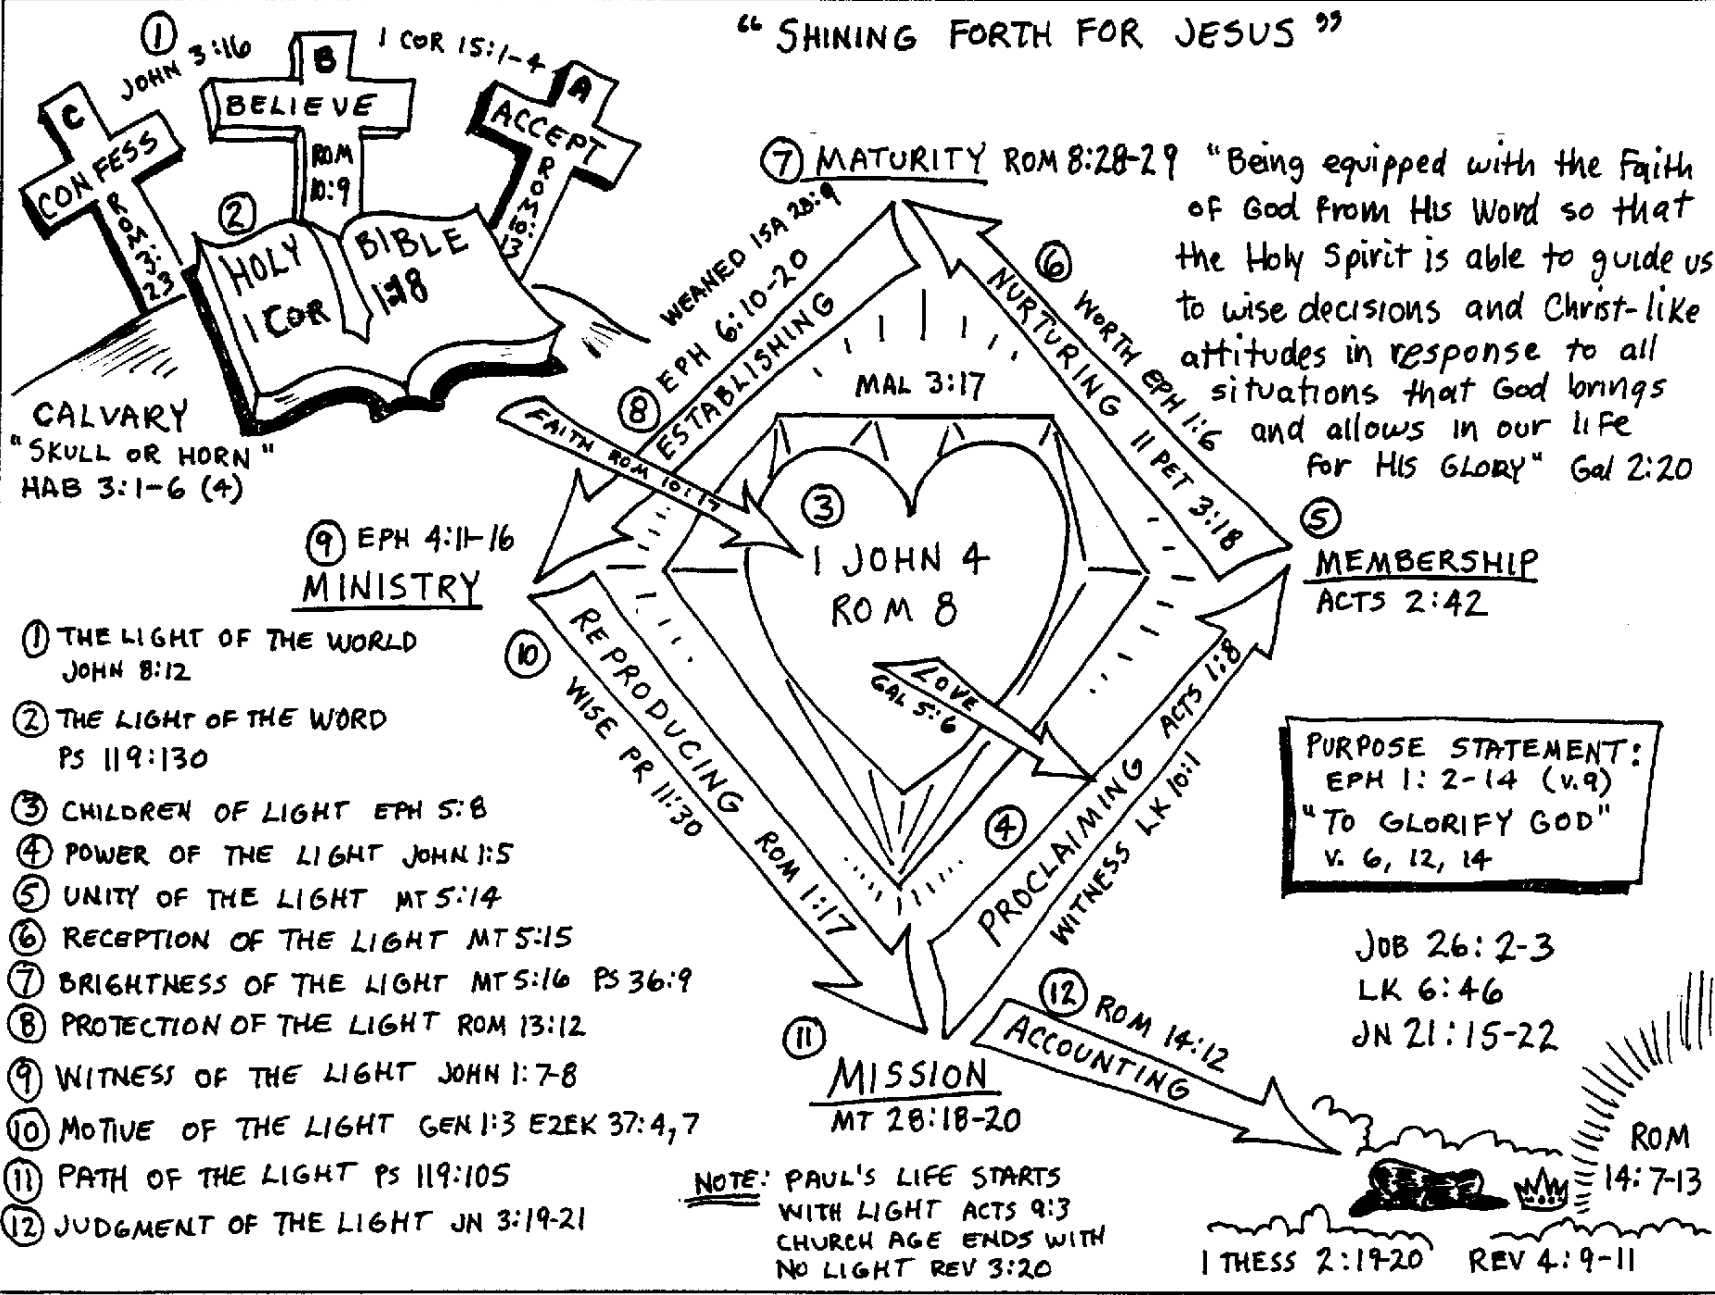

"SHINING FORTH FOR JESUS"

WARNING: 3 DANGERS TO GRACE (MT 6:22-23)

1. VANITY (SELF-RIGHTEOUSNESS) 1 COR 15:1-2 (SPIRIT)
2. BITTERNESS (LEGALISM) HEB 12:15 (SOUL)
3. LASCIVIOUSNESS (REPROBATION) JUDE 4 (BODY)